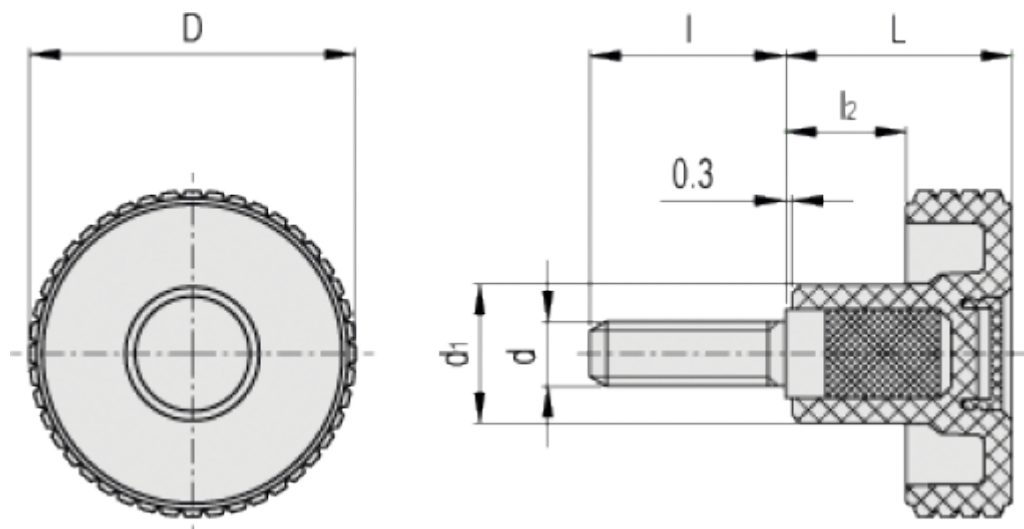

Data Sheet

Article number: 23020343616

Description: E+G Knurled knob MBT.40 p-M6x40-C6, Red

Measures

D = 39.5

d1 = 17

d6g = M6

L = 26.5

I = 40

l2 = 12.5